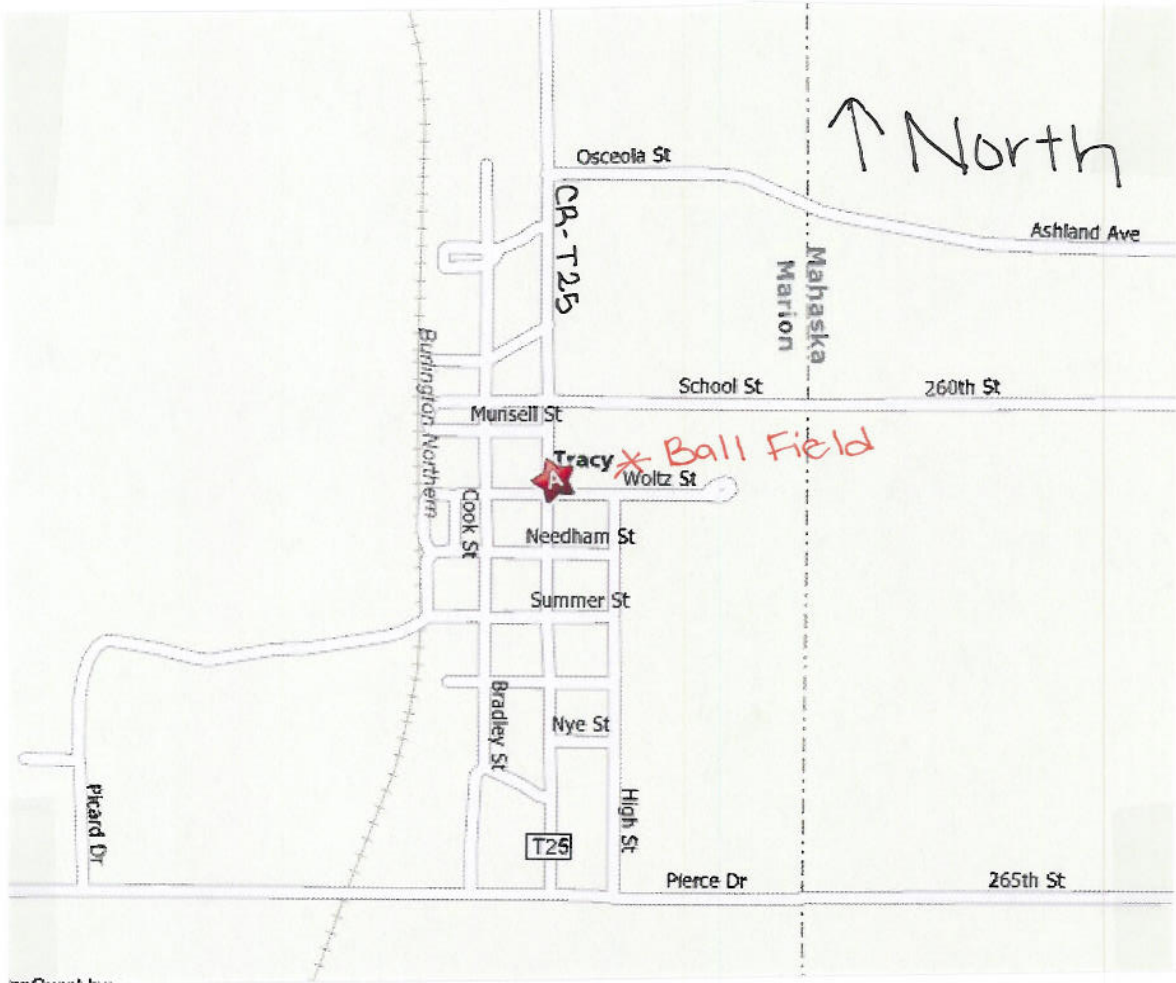

Tracy

(Driving Directions Below)
(2 pages)

Driving Directions from Pella to Tracy

A: Pella, IA

START	1: Start out going WEST on WASHINGTON ST toward MAIN ST/CR-T14.	0.0 mi
	2: Turn LEFT onto IA-163 BR/MAIN ST.	0.5 mi
	3: Turn RIGHT onto UNIVERSITY ST.	1.0 mi
	4: UNIVERSITY ST becomes CR-T15.	2.1 mi
	5: Turn LEFT to stay on CR-T15.	3.3 mi
	6: Turn LEFT onto CR-T17/CR-T15. Continue to follow CR-T15.	0.9 mi
	7: Turn RIGHT onto 195TH PL.	2.6 mi
	8: Turn LEFT onto IA-92.	4.8 mi
	9: Turn RIGHT onto CR-T25.	2.5 mi
END	10: End at Tracy, IA	

Estimated Time: 33 minutes Estimated Distance: 17.65 miles

B: Tracy, IA

Total Time: 33 minutes Total Distance: 17.65 miles